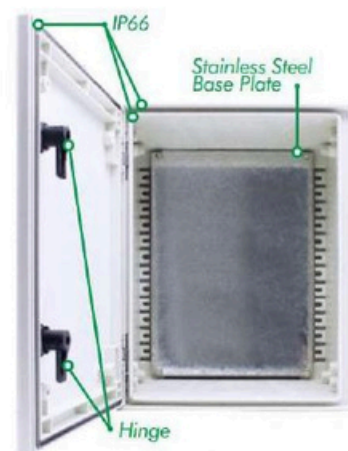

Tipe	Deskripsi	Dimensi (mm)	Harga / Pc (IDR)
Waterproof Box Panel (High Grade ABS Plastic)			
RH-HG-3020	Switch Box With Plastic Clasp incl Base Plate (Material: ABS / PC, Protection : IP66, Mounting Plate : Included)	300x200x170	599.000
RH-HG-4030		400x300x170	840.000
RH-HG-5040		500x400x200	1.444.000
RH-HG-6040		600x400x220	1.838.000
RH-SG-1626	Switch Box With Stainless Steel Clasp incl Base Plate (Material : ABS / PC, Protection : IP66, Mounting Plate : Included, Hanging Fixture : Included)	260x160x100	405.000
RH-SG-1928		280x190x140	562.000
RH-SG-2030		300x200x130	662.000
RH-SG-3030		300x300x180	919.000
RH-SG-2838		380x280x130	961.000
RH-SG-3040		400x300x180	1.155.000
Waterproof Box Panel (Fiberglass)			
RH-325	Fiberglass Panel Box With Stainless Steel Base Plate (Protection : IP66, Temperature : -40°C to+120°C, Fiberglass : PC)	300x250x140	961.000
RH-430		400x300x200	1.313.000
RH-540		500x400x200	1.733.000
RH-640		600x400x230	2.258.000
RH-650		600x500x230	2.730.000
RH-860		800x600x300	4.410.000

RH-430